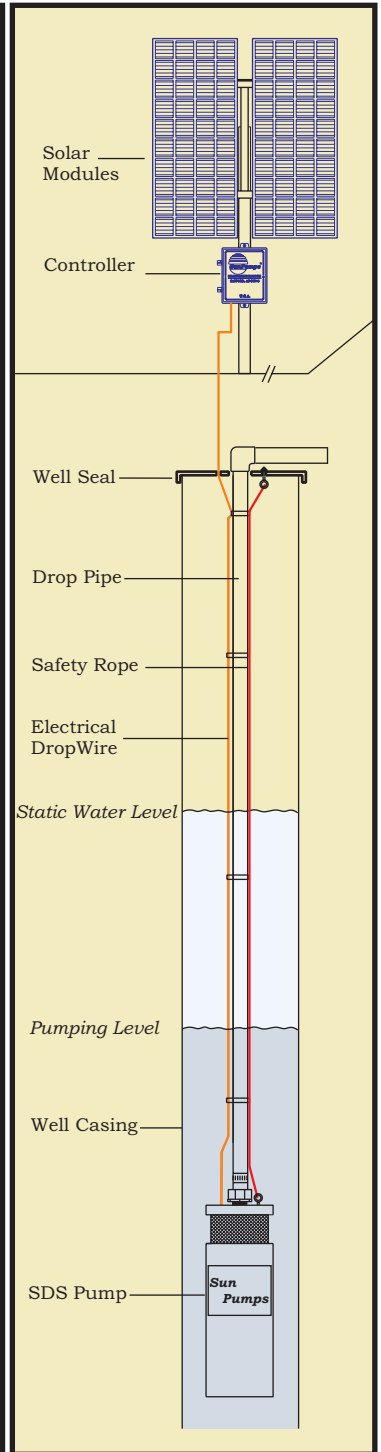

**.8 to 5 GPM
7.5 to 19 LPM**

Quality First!

New Models

SDS SERIES DC SUBMERSIBLE PUMPS

D-Series (Duplex)

3.8" (96mm) O.D.
10.75" (273mm) Ht.
14 lbs. (6.4kg) Wt.

Suitable for installation in 4"
(100mm) inside diameter and
larger wells.

Flow rates up to 2 GPM (7.5
LPM), and heads up to 230
feet (70.1 meters).

(See chart on back)

SunPumps SDS series submersible pumps are highly efficient, low voltage, DC powered, diaphragm type positive displacement pumps designed specifically for water delivery in remote locations.

Q-Series (Quad)

4.5" (114mm) O.D.
12.25" (311mm) Ht.
17.5 lbs. (7.9kg) Wt.

Suitable for installation in 5"
(127mm) inside diameter and
larger wells.

Flow rates up to 5 GPM (19
LPM), and heads up to 100
feet (30 meters).