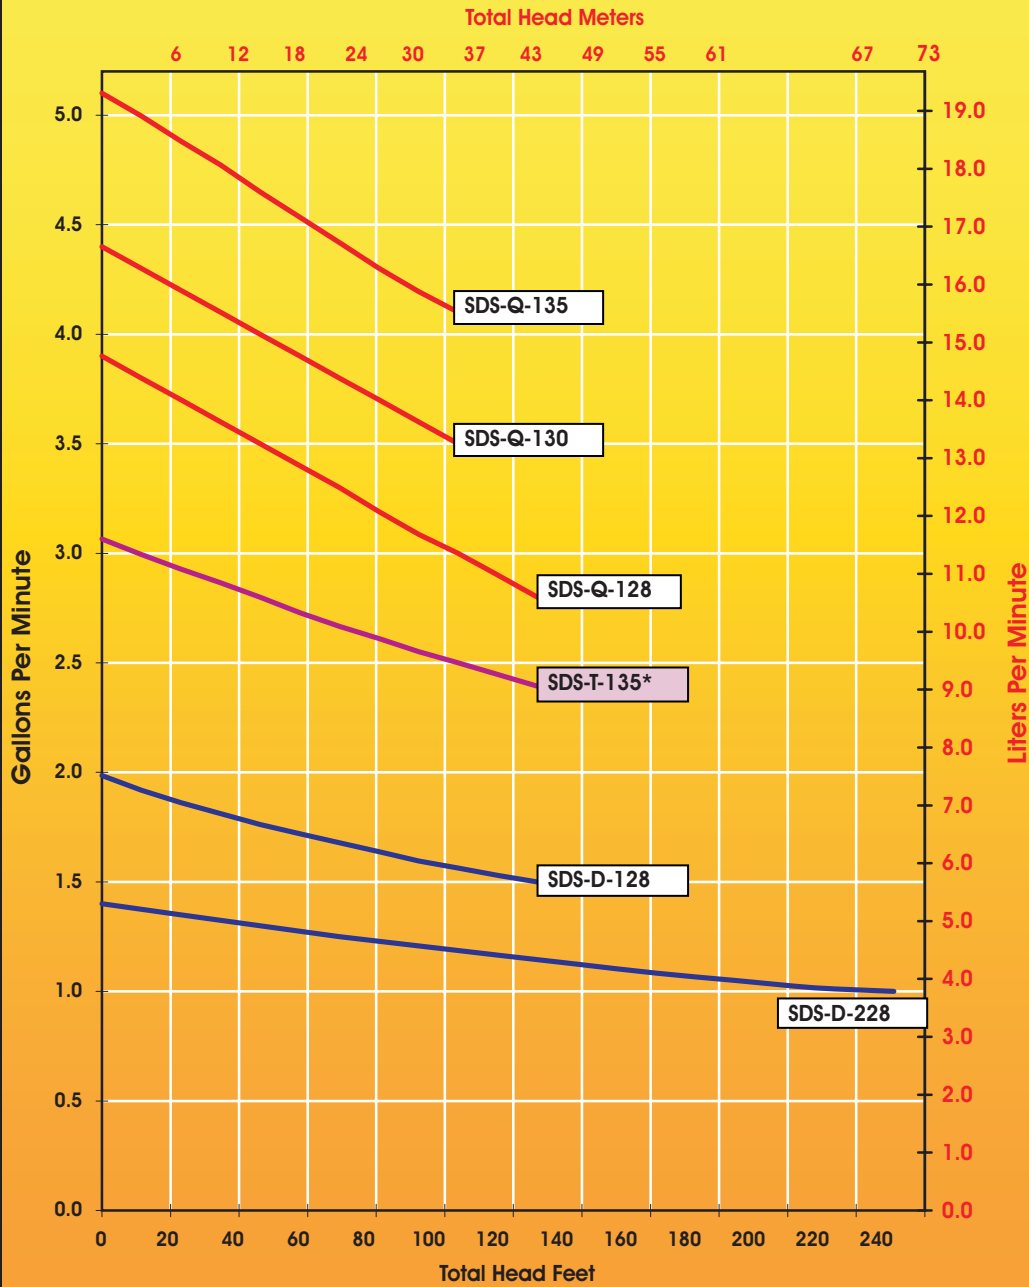

## SDS Series Submersible Pumps

\* SDS-T series pumps are supplied with Super-Tuff Delrin end bells instead of bronze.