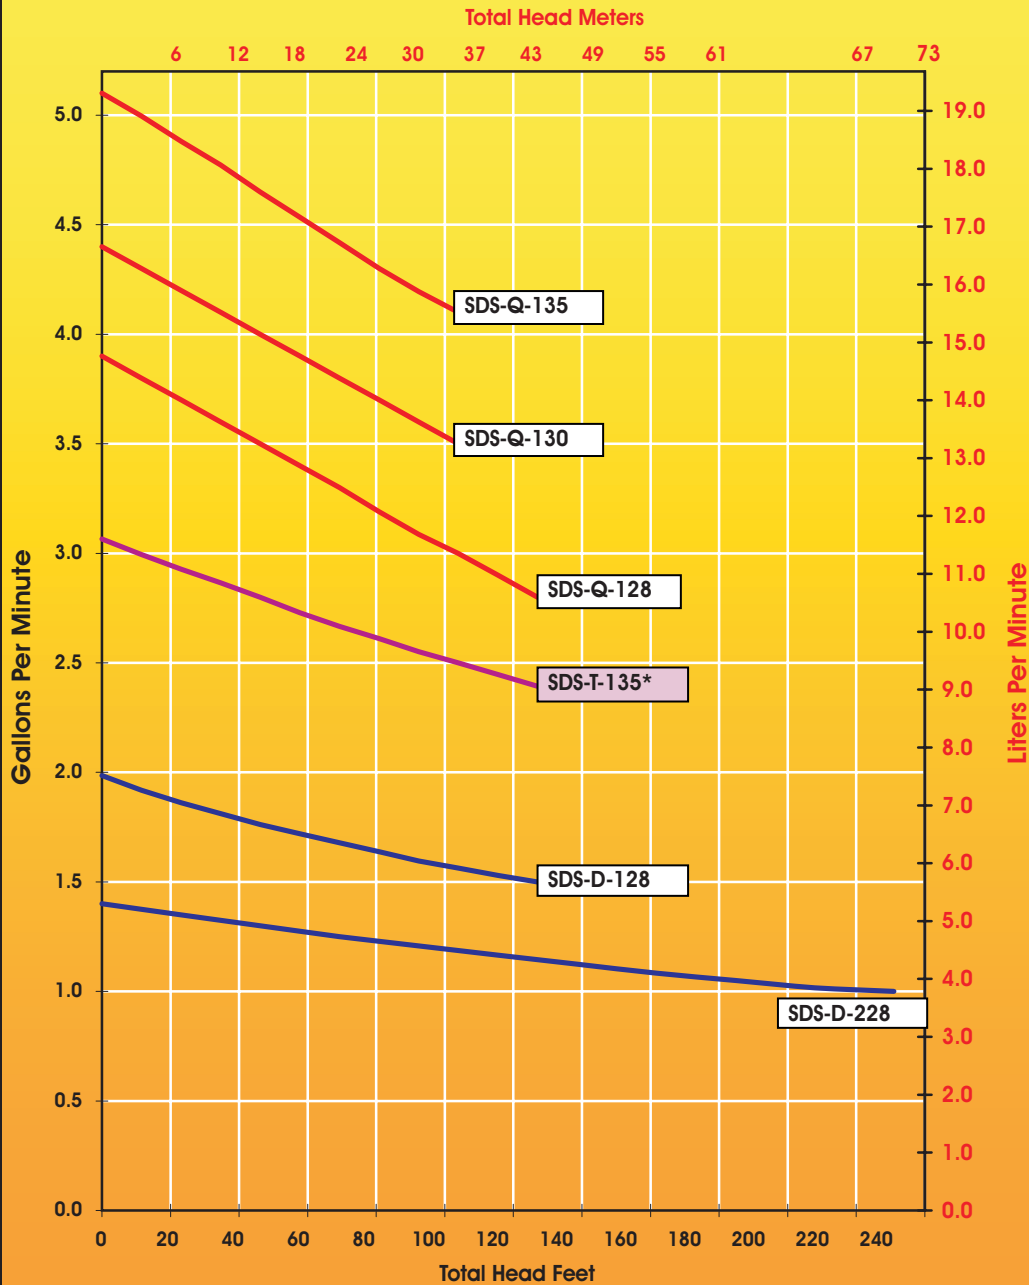

SDS Series Submersible Pumps

* SDS-T series pumps are supplied with Super-Tuff Delrin end bells instead of bronze.

Solar Power & Pump Co.

Elk City, OK

580-225-1704

1-866-246-7652

Solar Power & Pump Company
301 W. 12th Street
Elk City, OK 73644

Toll Free: 866-246-7652
Phone: 580-225-1704
Fax: 580-243-5593

Website: www.togosolar.com